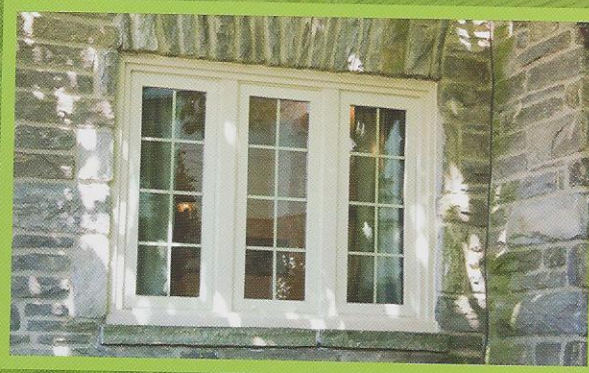

CASEMENT, AWNING & PICTURE WINDOWS

BFRich
Windows & Doors

Quality First... Service Second to None
Since 1957

Green Shield Option Package In A Casement Window

*"Thinking Globally,
Acting Locally"*

B.F. Rich Casement & Awning windows feature equal-lite frames so they align beautifully with stationary or architectural shape frames. Concealed hinges create a sleek appearance inside and out. Innovative and patented casement hardware technology offers a 90° opening for optimum ventilation and the ability to clean the window from the inside of your home. Our casement multi-point locking system allows for easy operation and provides security and a tight seal. Our casement series is available with Low-E and Argon filled energy efficient glass and carries the ENERGY STAR® label. White, beige or brown exteriors are available.

Shown are beige casements flanking a picture window. A great choice for new construction as well as remodeling. Casement windows are equipped with hardware that ensures reliable, near-effortless operation.

Applied brick mold surround.

Shown is pre-finished maintenance free interior wood grain laminate with the thermal efficiency and dependability of advanced vinyl window engineering.

A half circle with extended legs over top of a casement with brick mold & STDL grilles.