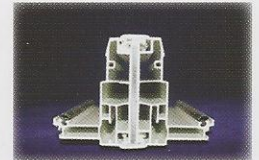

Multi-unit structural mull.