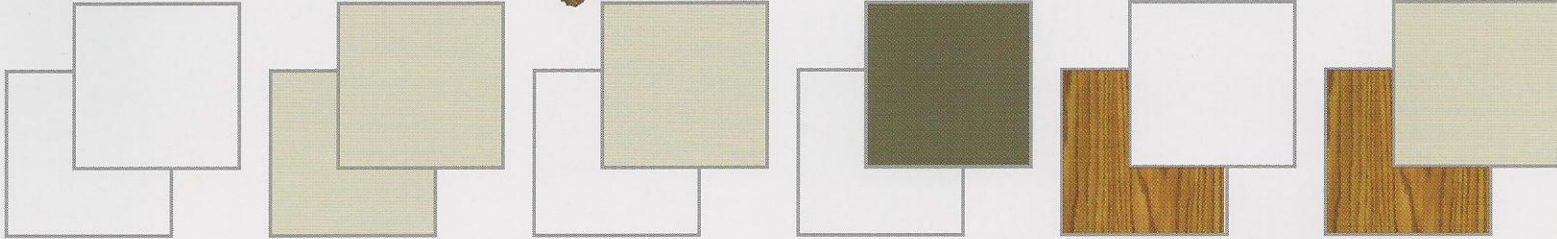

Design Options

SPILLER SERIES Art Glass

For Spiller Series art glass styles and colors see separate brochure.

NATURAL SELECTIONS COLOR PALETTE

Low maintenance colors to compliment your home by B.F. Rich

This color chart is for reference only and is not to be used for final color matching. To view the true color, please request an actual material color sample.

White Exterior White Interior (Grilles A-B-D-E)   Beige Exterior Beige Interior (Grilles A-B-D-E)   Beige Exterior White Interior (Grilles A-B-D-E)   Brown Exterior White Interior (Grilles A-B-D-E)   White Exterior Wood Grain Interior (Grilles C-D)   Beige Exterior Wood Grain Interior (Grilles C-D)

V-Groove grids and patterns are orientated on the interior glass surface.