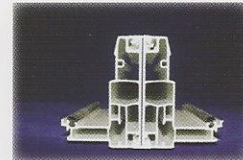

DP Ratings

CS DP-70
AW DP-55
PW DP-75

Multi-unit standard mull.