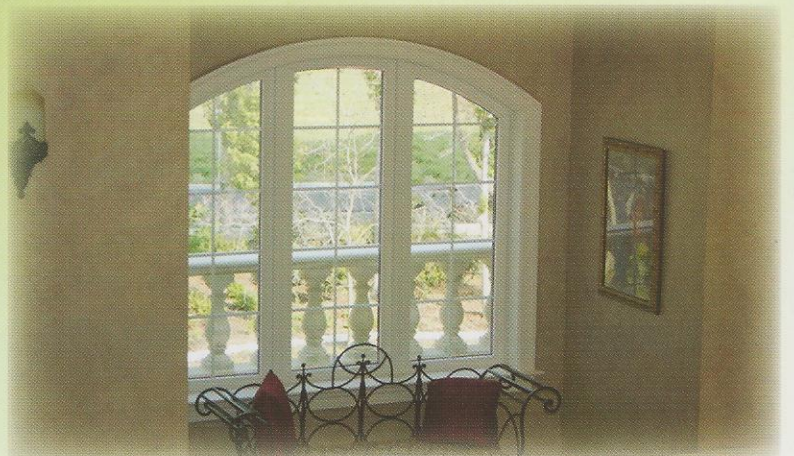

Shown are beige casements flanking a picture window. A great choice for new construction as well as remodeling. Casement windows are equipped with hardware that ensures reliable, near-effortless operation.

Twin casement windows installed side-by-side with internal Queen Anne style grilles provide a great view of the outdoors and full ventilation.

Awning windows open from the bottom outward to let fresh air in while keeping the rain out.

Faux meeting rails transform the appearance of a traditional casement, awning or stationary window to have the look of a double-hung window.
(Faux meeting rail shown on left and right PW / double-hung in center)