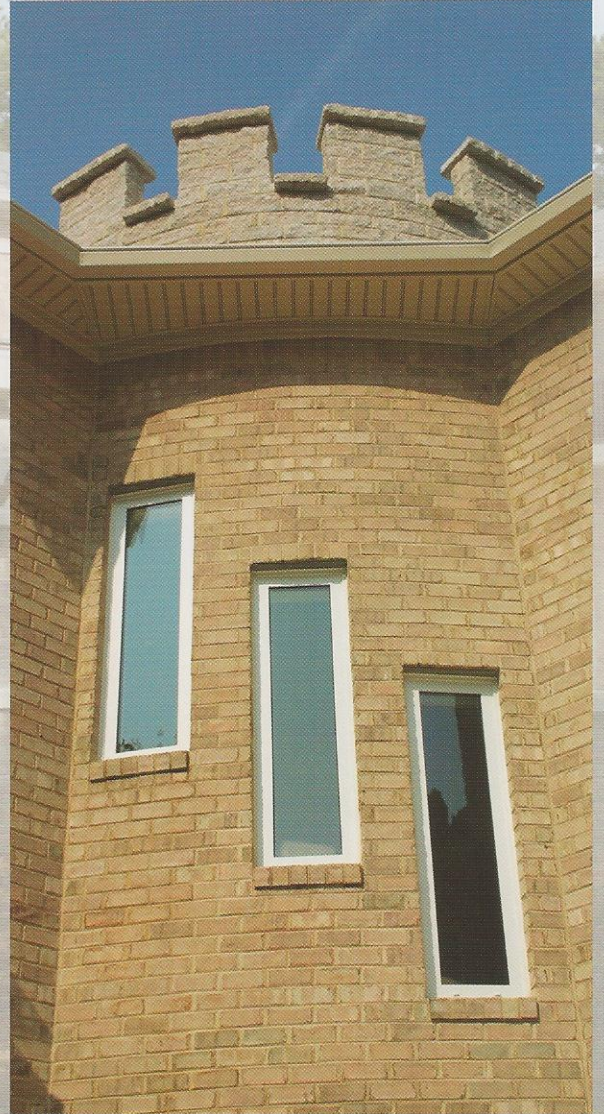

CASEMENT, AWNING & PICTURE WINDOWS

BFRich
Windows & Doors

Quality First... Service Second to None
Since 1957

Green Shield Option Package In A Casement Window

*"Thinking Globally,
Acting Locally"*

B.F. Rich Casement & Awning windows feature equal-lite frames so they align beautifully with stationary or architectural shape frames. Concealed hinges create a sleek appearance inside and out. Innovative and patented casement hardware technology offers a 90° opening for optimum ventilation and the ability to clean the window from the inside of your home. Our casement multi-point locking system allows for easy operation and provides security and a tight seal. Our casement series is available with Low-E and Argon filled energy efficient glass and carries the ENERGY STAR® label. White, beige or brown exteriors are available.

Shown are beige casements flanking a picture window. A great choice for new construction as well as remodeling. Casement windows are equipped with hardware that ensures reliable, near-effortless operation.

Applied brick mold surround.

Shown is pre-finished maintenance free interior wood grain laminate with the thermal efficiency and dependability of advanced vinyl window engineering.

A half circle with extended legs over top of a casement with brick mold & STDL grilles.

Faux meeting rails transform the appearance of a traditional casement, awning or stationary window to have the look of a double-hung window.
(Faux meeting rail shown on left and right PW / double-hung in center)